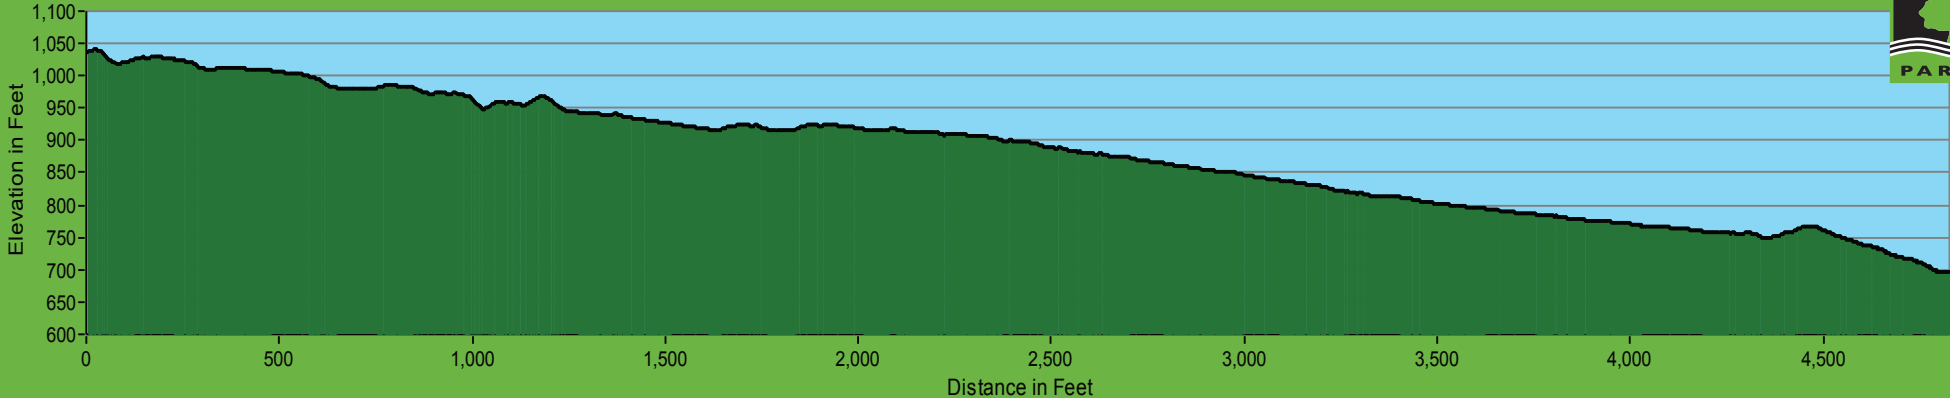

### Wunderlich County Park / Madrone Trail Profile

344 Foot Elevation Change / Begins at Redwood Trail ending at Bear Gulch Road