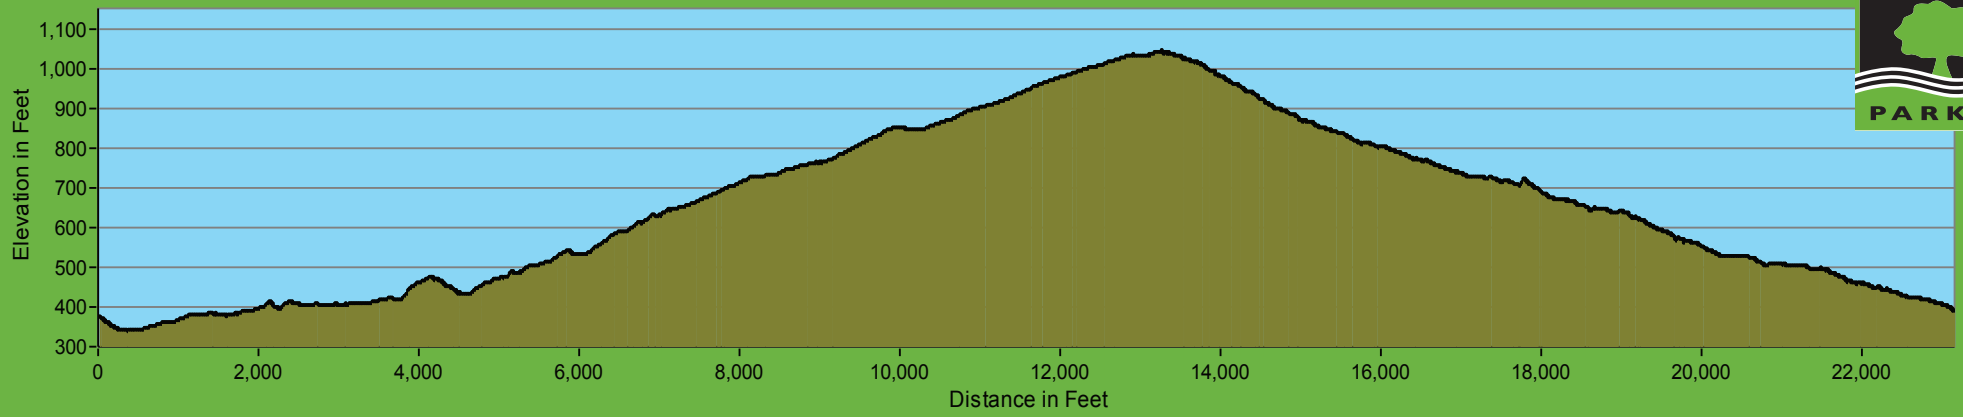

Pescadero Creek County Park / Tarwater Trail Profile

704 foot elevation change / Profile begins at Pomponio Trail and ends at Bridge Trail