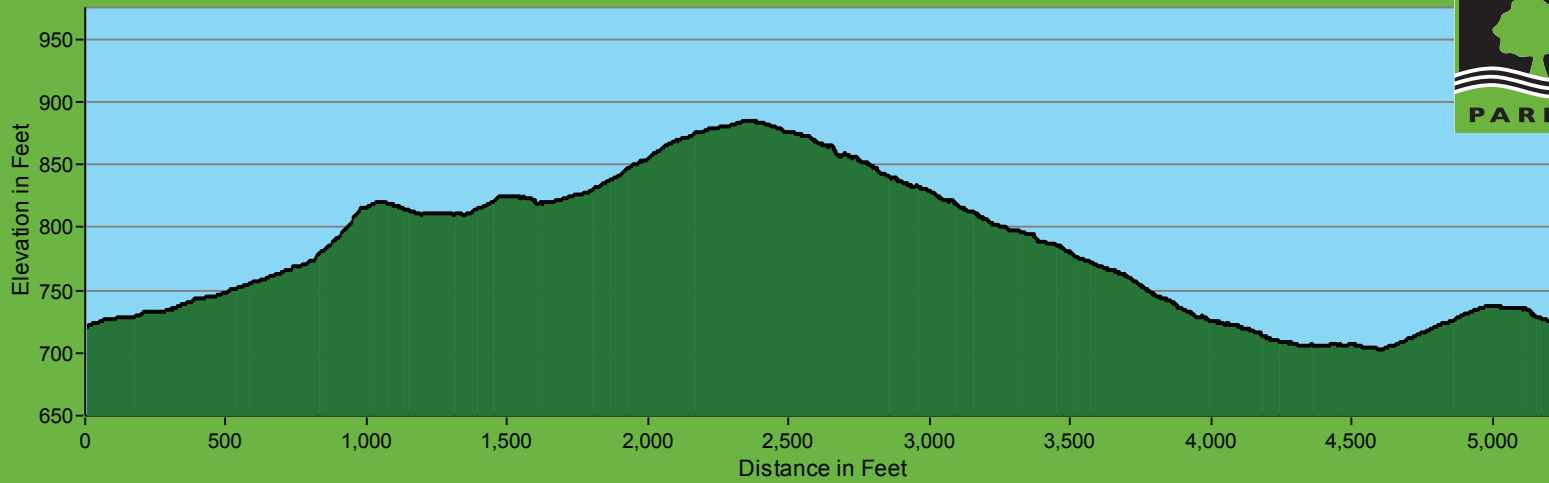

San Bruno Mountain - Eucalyptus Loop Trail Profile

182 Foot Elevation Change / Begins and ends at Lower Radio Road parking