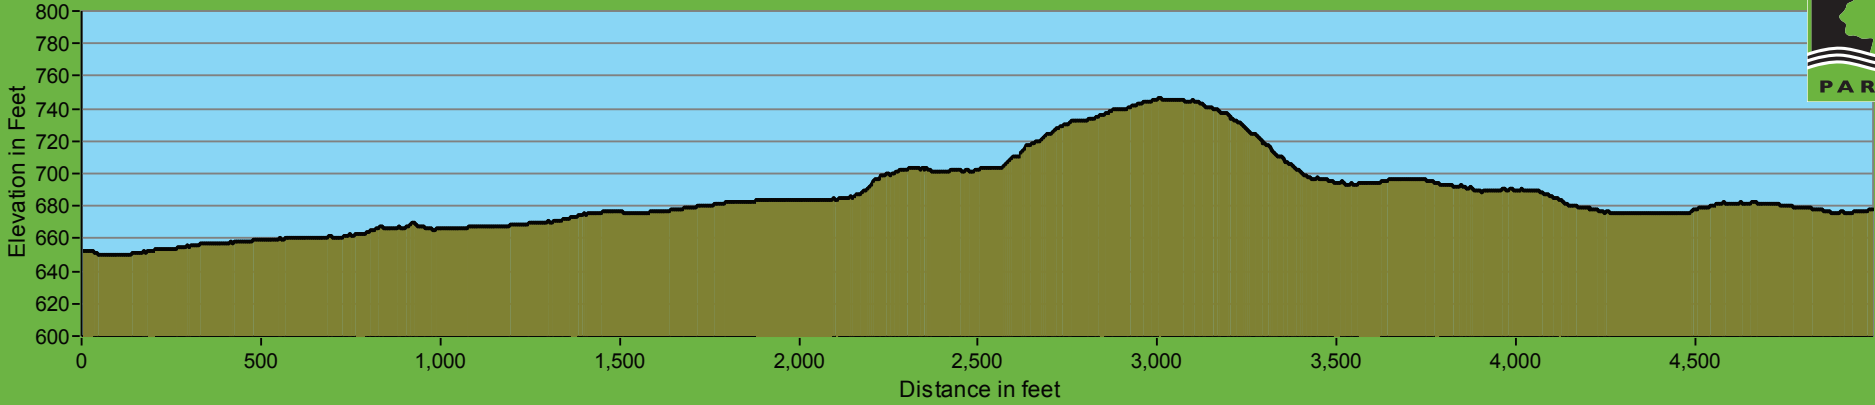

San Bruno Mountain - Old Guadalupe Trail Profile

96 Foot Elevation Change / Profile begins at Crocker Ave and ends at the main entrance parking